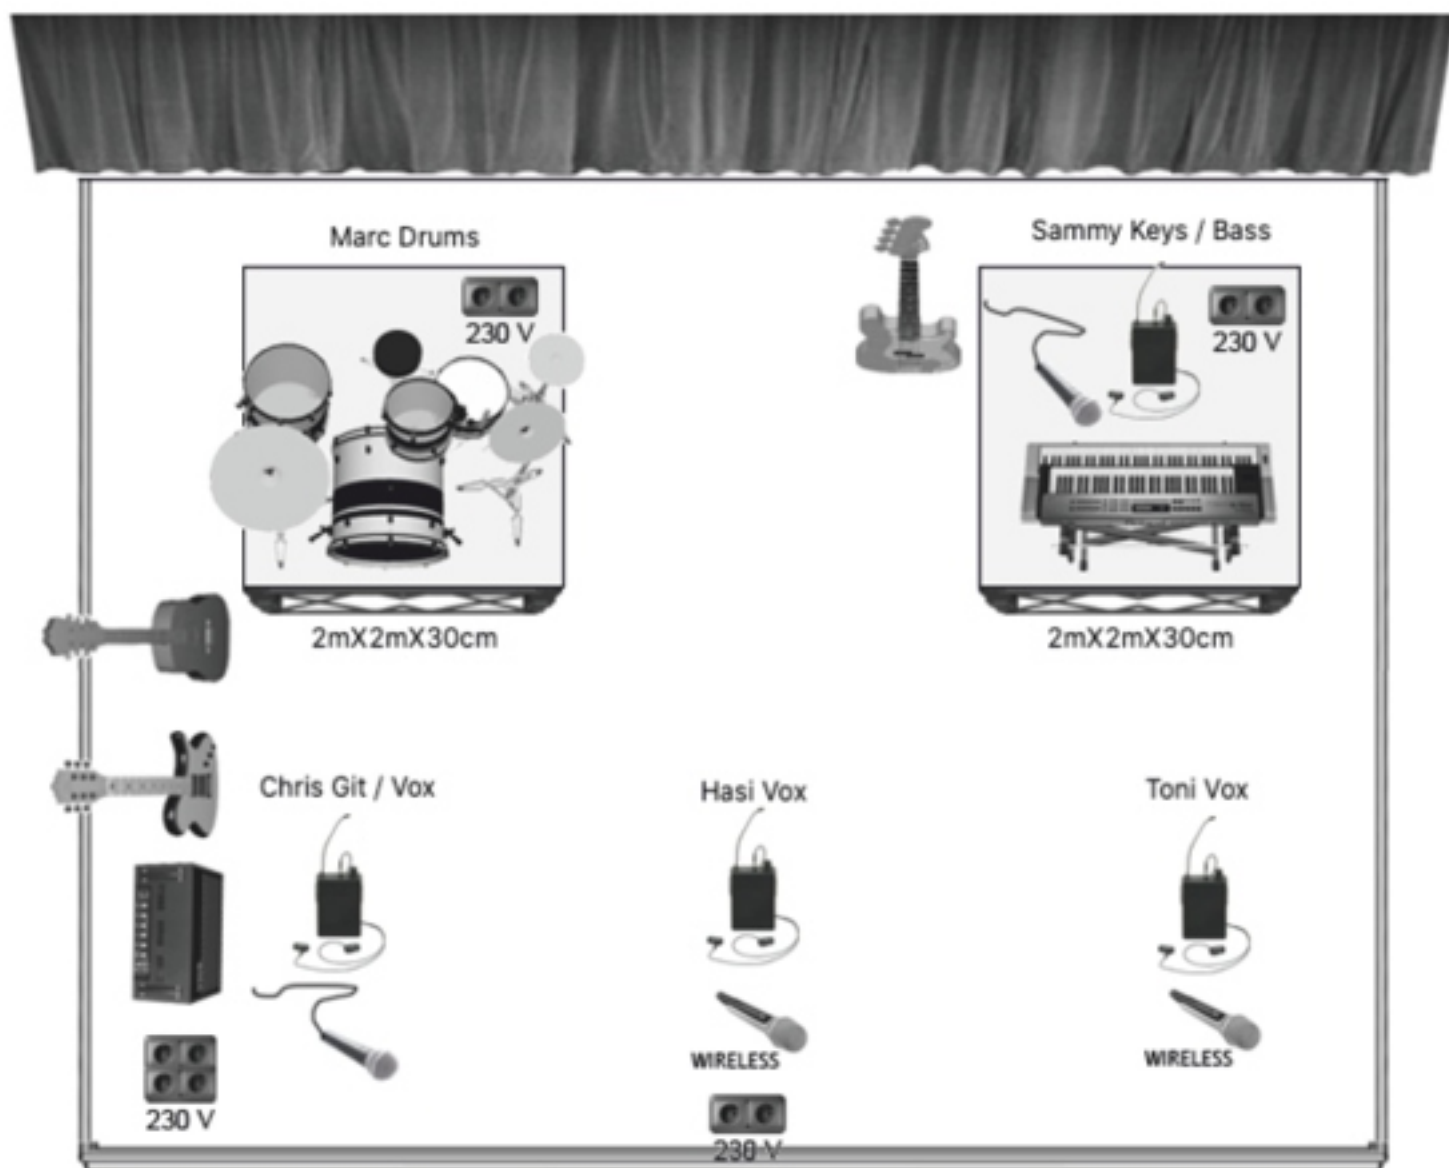

STAGEPLOT

Drums Marc: Kick, Sn, HH, T1, T2, Cy1, Cy2, Ride, Edrum R/L

Keys Sammy: Key1 R/L, Key2 R/L, Bass, Voc

Guitars Chris: Acc DI, E-Git L/R, Vocals

Vocals Toni (Fe): Vocals Wireless

Vocals Hasi (M): Kick, Sn, HH, T1, T2, CVocals Wireless